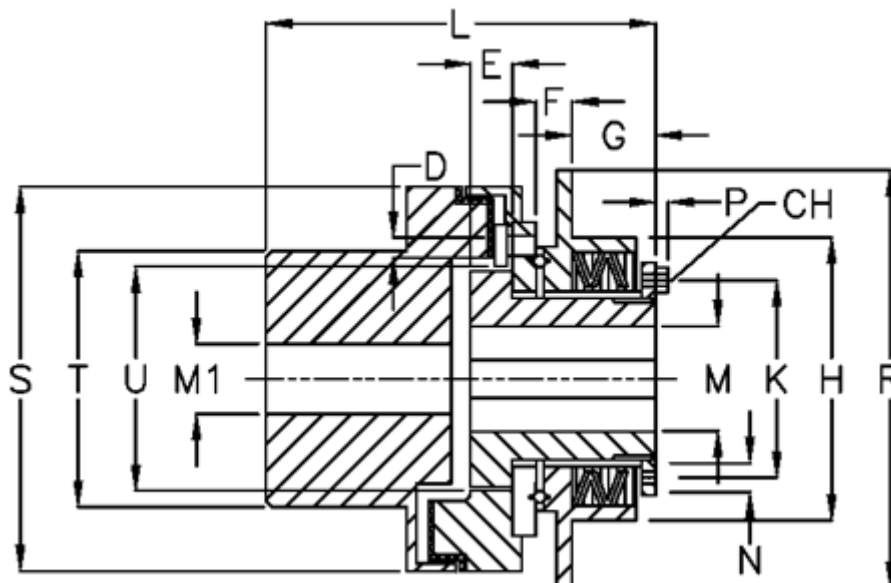

Article number: 46952034

Description: Safeguard mini G 20 LL

Measures

D	= 6xM5	L	= 85.0	U	= 37
Disc spring mounting	= 3x1L	M1 max	= 30		
Disc spring version	= LL - heavy	M max	= 20		
E	= 12.0	M min	= 7		
F	= 6.0	P	= 3.0		
G	= 22.0	R	= 80		
H	= 53	S	= 67		
K	= 38	T	= 46		